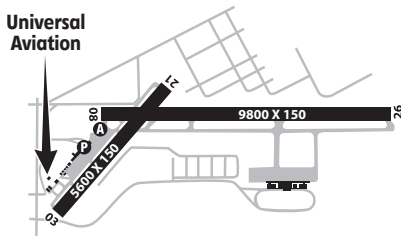

*NATA Safety 1st is a registered trademark of the National Air Transportation Association.

Hilo International Airport

Universal
Aviation

A Parking areas

P Passenger meeting areas

See next page
for driving directions.

HAWAII | Hilo

PHTO/ITO

N19° 43' 12.946" / W155° 02' 54.492"
02/20 6,995 ft. x 150 ft.

Hilo International Airport

38 ft. 011° E Multi R -10 AVGAS/JET
HIRL ILS VORTAC AOE-OR PPR-AOE

City view

Driving directions

Directions to airport

Starting at the Palace Theater, head northeast on Haili Street toward Kamehameha Avenue. Turn right at Kamehameha Avenue, then right at Hawaii Belt Road/Kanoelehua Avenue. Turn left at Airport Road to arrive at Hilo International Airport.