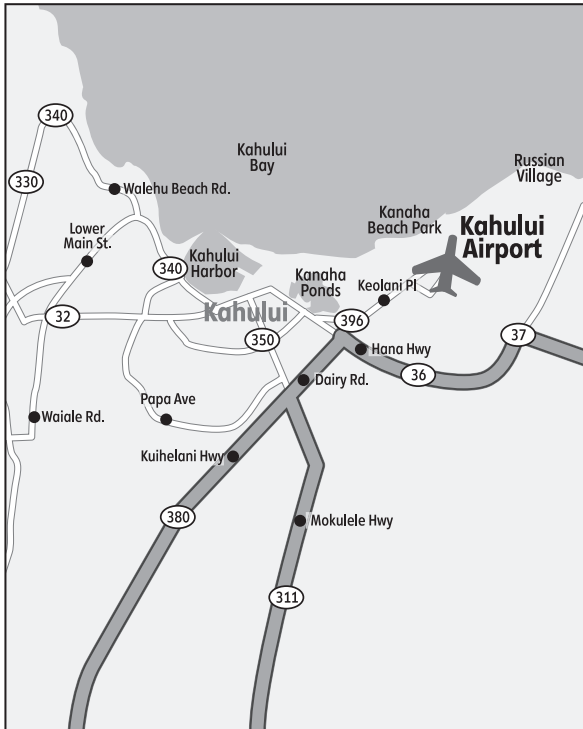

HAWAII | Kahului

PHOG/OGG

N20° 53' 55.139" / W156° 25' 49.648"
02/20 6,995 ft. x 150 ft.

Kahului Airport

13 ft. 011° E 00:01-23:59 -10 AVGAS/JET
HIRL ILS RNAV AOE PPR-AH

City view