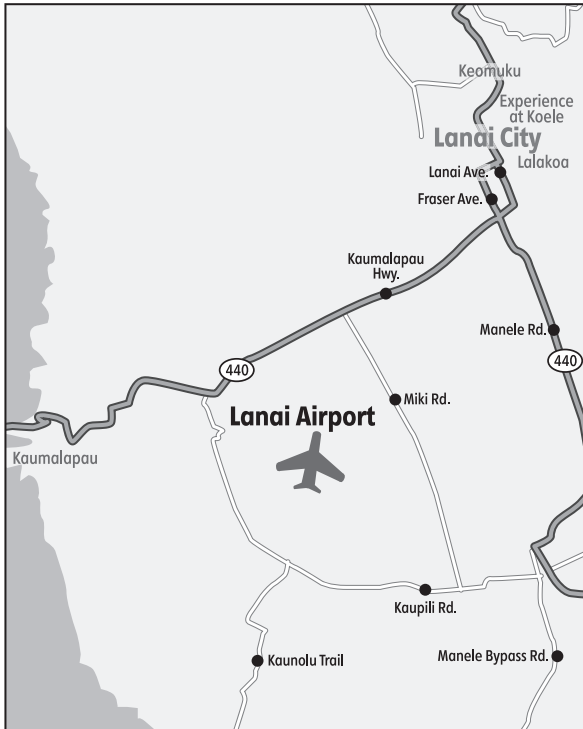

HAWAII | Lanai

PHNY/LNY

N20° 47' 08.200" W156° 57' 05.105"
03/21 5,001 ft. x 150 ft.

Lanai Airport

1308 ft. 011° E Multi R -10
MIRL ILS RNAV PPR

City view