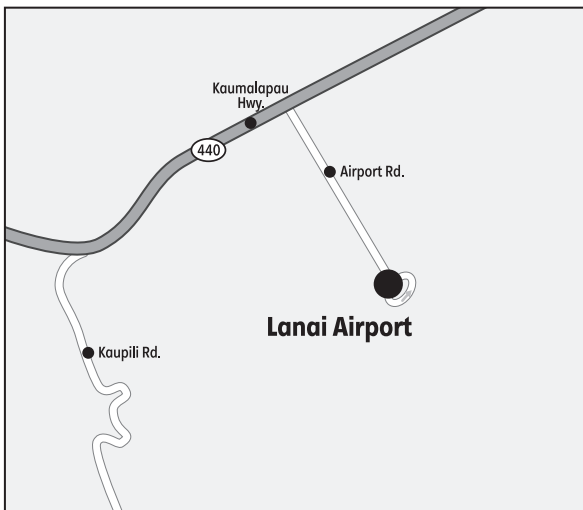

Airport view

Driving directions

Directions to airport and office

- From Lanai City

Head south on Lanai Avenue and turn right on Kaunlapau Hwy. Turn right on Airport Road to arrive at the airport terminal and our office.

Facility address

Air Service Hawaii
Lanai Commuter Terminal
Lanai City, Hawaii 96732
USA

Manager: David Kanno

Phone: +1 808 871 5572

Mobile: +1 808 344 4766

Fax: +1 808 871 1274

E-mail: maui@universalaviation.aero

Web: universalaviation.aero