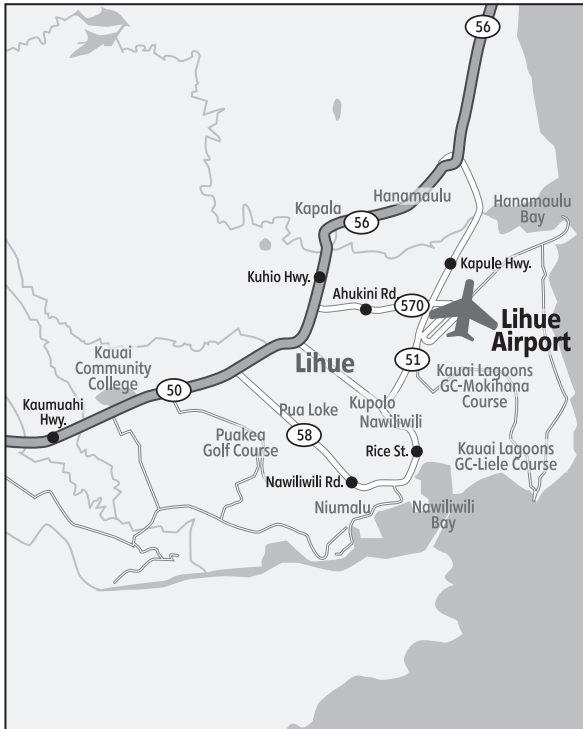

HAWAII | Lihue

PHLI/LIH

N21° 58' 33.538" W159° 20' 20.248"
17/35 6,500 ft. x 150 ft.

Lihue Airport

47 ft. 011° E 24 w/R -10 AVGAS / JET
HIRL ILS VORTAC AOE-OR PPR-AOE

City view

Driving directions

Directions to airport

From Princeville, HI head east on Kuhio Hwy toward Ka Haku Road. Continue on Kapule Hwy and turn left at Ahukini Road. Turn right at Mokulele Loop to arrive at Lihue Airport.

Directions to office

Head southwest on Mokulele Loop and make a right turn at Ahukini Road to arrive at the office.