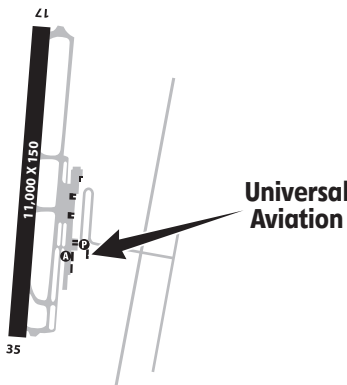

HAWAII | Kona

PHKO/KOA

N19° 44' 19.557" W156° 02' 44.273"
17/35 11,000 ft. x 150 ft.

Kona International Airport at Keahole

47 ft. 011° E 24 w/R -10 JET
HIRL ILS VORTAC AOE

Company name: Air Service Hawaii
Main office: Kailua-Kona, Hawaii
ICAO: PHKO
Additional offices: Hilo / PHTO, Honolulu / PHNL
Kahului / PHOG, Lanai / PHNY, Lihue / PHLI
Locations served: All of Hawaii
Radio frequency: 128.950 MHz
SITA: N/A
Manager: Tim Elliot
Phone: +1 808 334 0699
Mobile: +1 808 960 2956
Fax: +1 808 329 0781
E-mail: kona@airservicehawaii.com
Web: airservicehawaii.com

**With Universal Aviation
in Kona, you...**

Go Confident

- 24/7 staff availability
- Industry-leading training and audit system
- NATA Safety First certified

Go Convenient

- Customs and immigrations onsite
- Bodyguard/armed guard aircraft security service
- Gourmet crew catering
- VIP passenger lounge

Go Competitive

- Competitive handling rates billed directly by this Universal Aviation location or through your Universal® account
- Attractive fixed payment terms through UVair®

*NATA Safety 1st is a registered trademark of the National Air Transportation Association.

**Kona International Airport
at Keahole**

- **A** Parking areas
- **P** Passenger meeting areas
- See next page for driving directions.

Ground support capabilities

- On-site U.S. customs, immigration, and agriculture inspections
- Jet A fueling service
- Pre-flight planning
- Full-color weather folios
- Bodyguard/armed guard aircraft security service arrangements (advance notice required)
- Aircraft storage and parking
- GPU, lavatory service and potable water
- Cabin cleaning, exterior washing, and polishing
- Gourmet crew catering
- Our house specialty - Mai Tai reception
- Fresh flower lei greeting
- Executive air crew hotel transfer service
- Hotel reservations
- Ground transport/shuttle service
- VIP passenger lounge
- Complete on-site laundry facility
- Deep sea fishing arrangements
- Helicopter tours
- Yacht and scuba charters
- Credit available

Flight Support

- RVSM: N/A
- ACAS/TCAS II: N/A
- ICAO Annex 16, Chapter II: N/A
- RNP 5 Airspace: N/A
- 8.33 MHz Channel Spacing: N/A
- Airport Fire Protection Category: PHKO: D
- ICAO flight plans do not remain in system